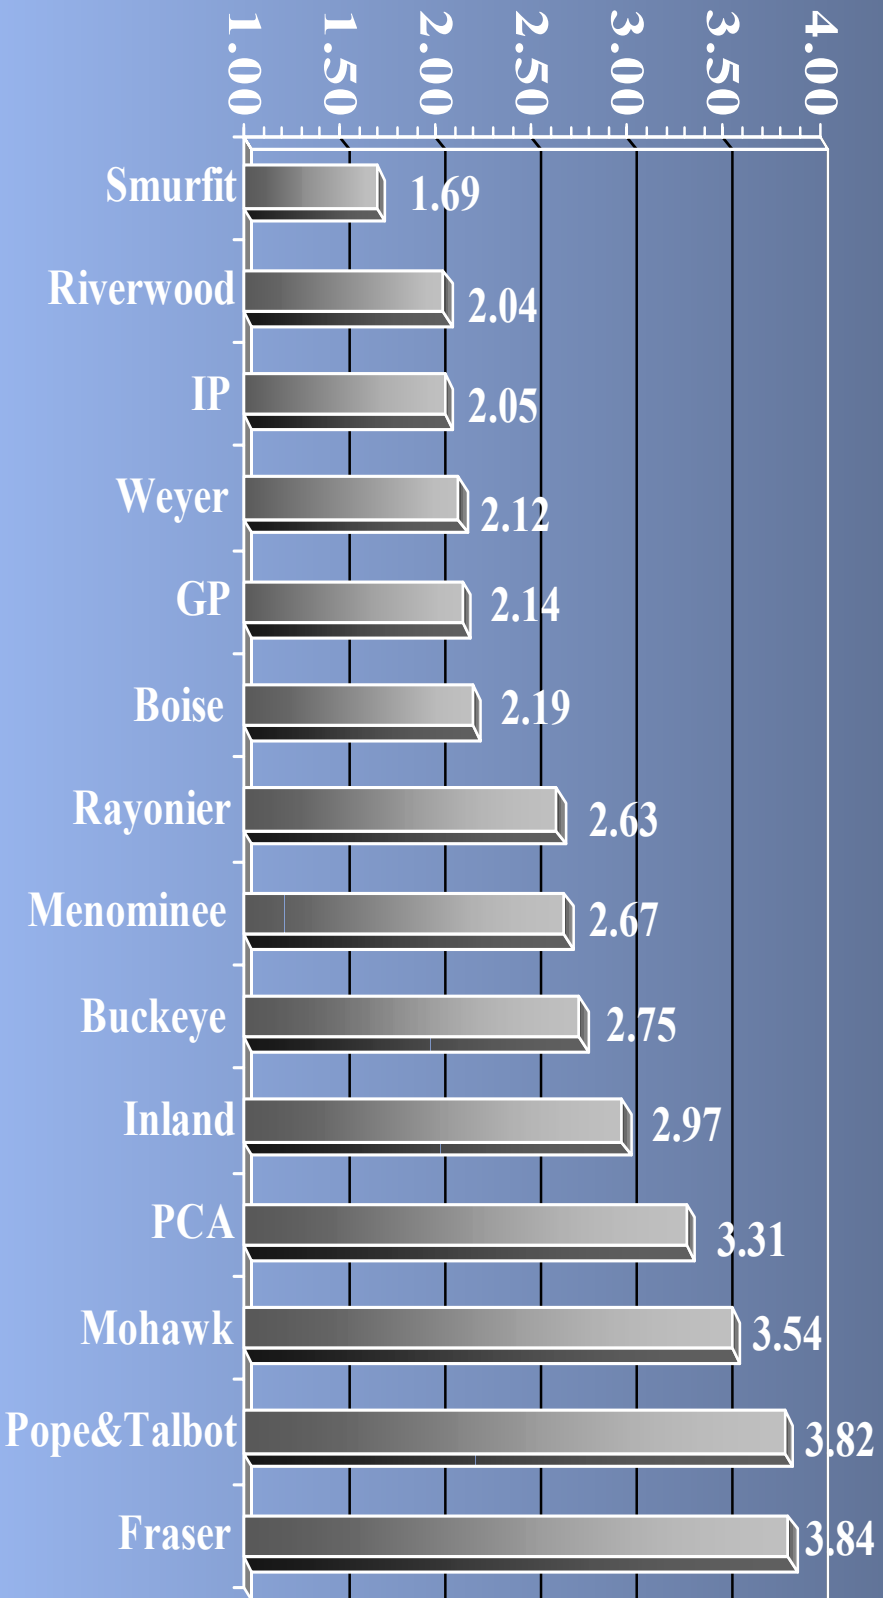

PPSA TOTAL CASE INCIDENT RATE

INLAND

A Temple-Inland Company

BENCHMARK SURVEY 2002 INCIDENT RATE

PULP AND PAPER MILLS

INLAND

A Temple-Inland Company

BENCHMARK SURVEY 2002 INCIDENT RATE