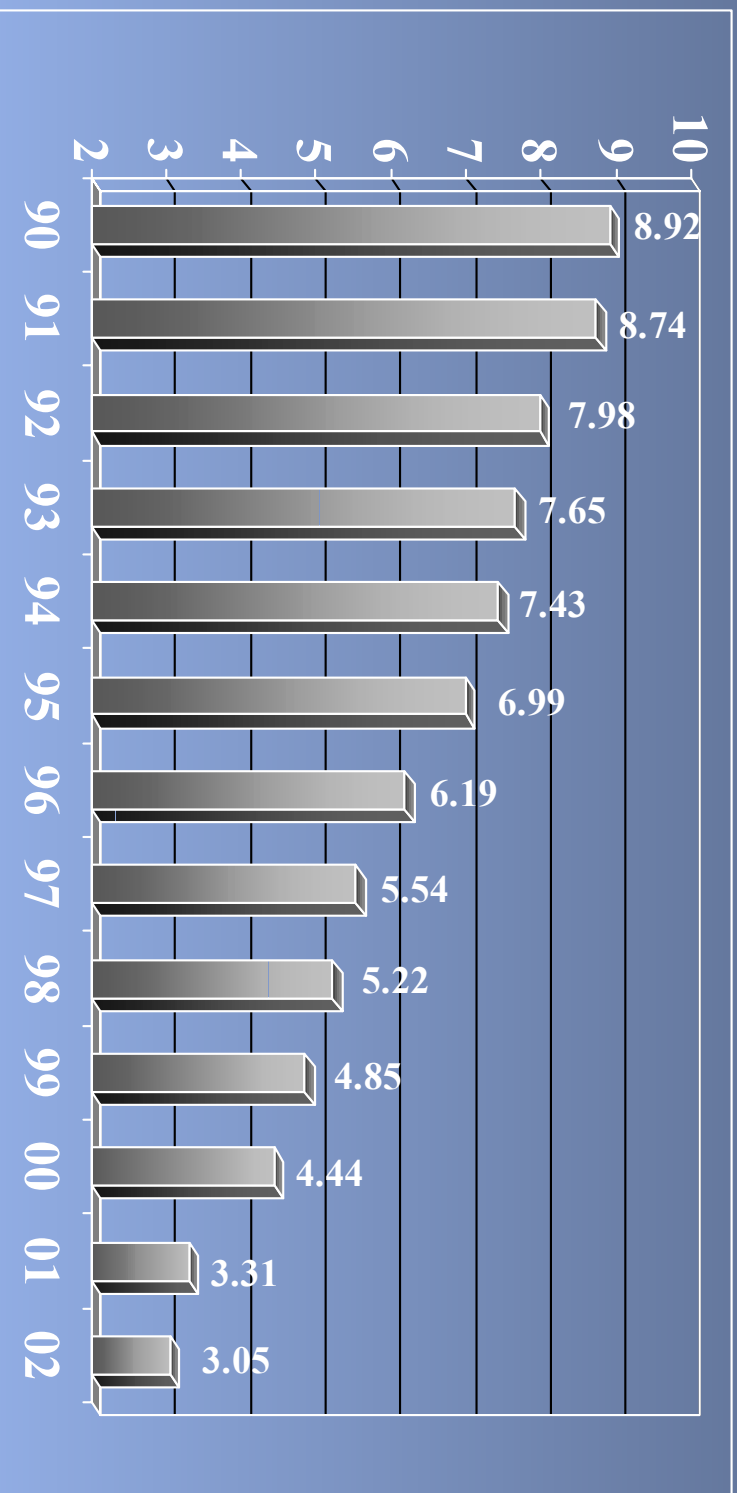

PPSA TOTAL CASE INCIDENT RATE

INLAND

A Temple-Inland Company

BENCHMARK SURVEY 2002 INCIDENT RATE

PULP AND PAPER MILLS

INLAND

A Temple-Inland Company

BENCHMARK SURVEY 2002 INCIDENT RATE