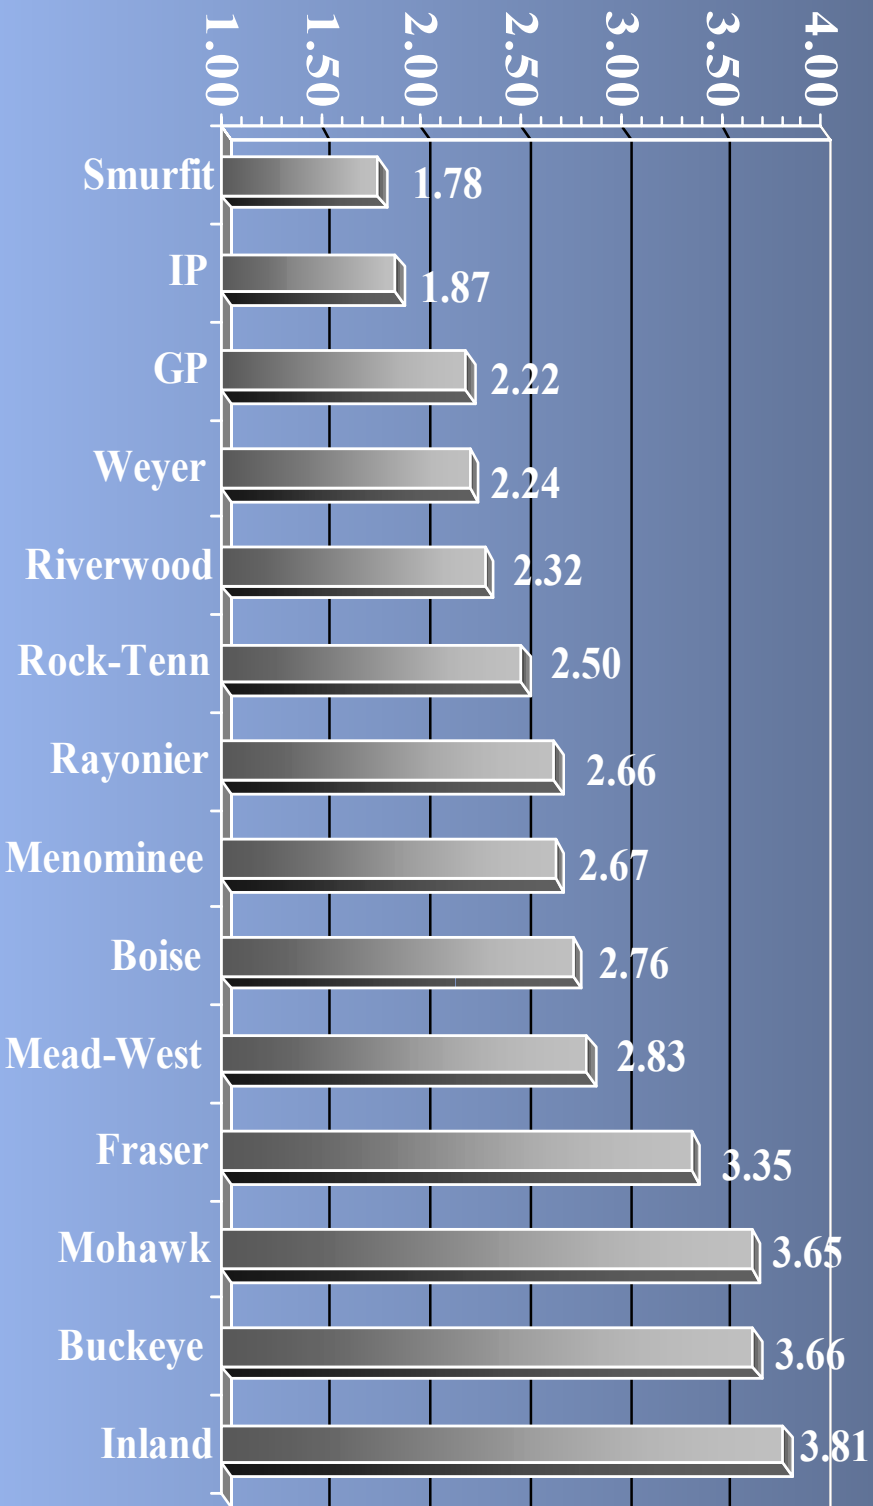

PPSA TOTAL CASE INCIDENT RATE

INLAND

A Temple-Inland Company

BENCHMARK SURVEY 2002 INCIDENT RATE

PULP AND PAPER MILLS

INLAND

A Temple-Inland Company

BENCHMARK SURVEY 2002 INCIDENT RATE

TOTAL COMPANY HOURS

INLAND

A Temple-Inland Company